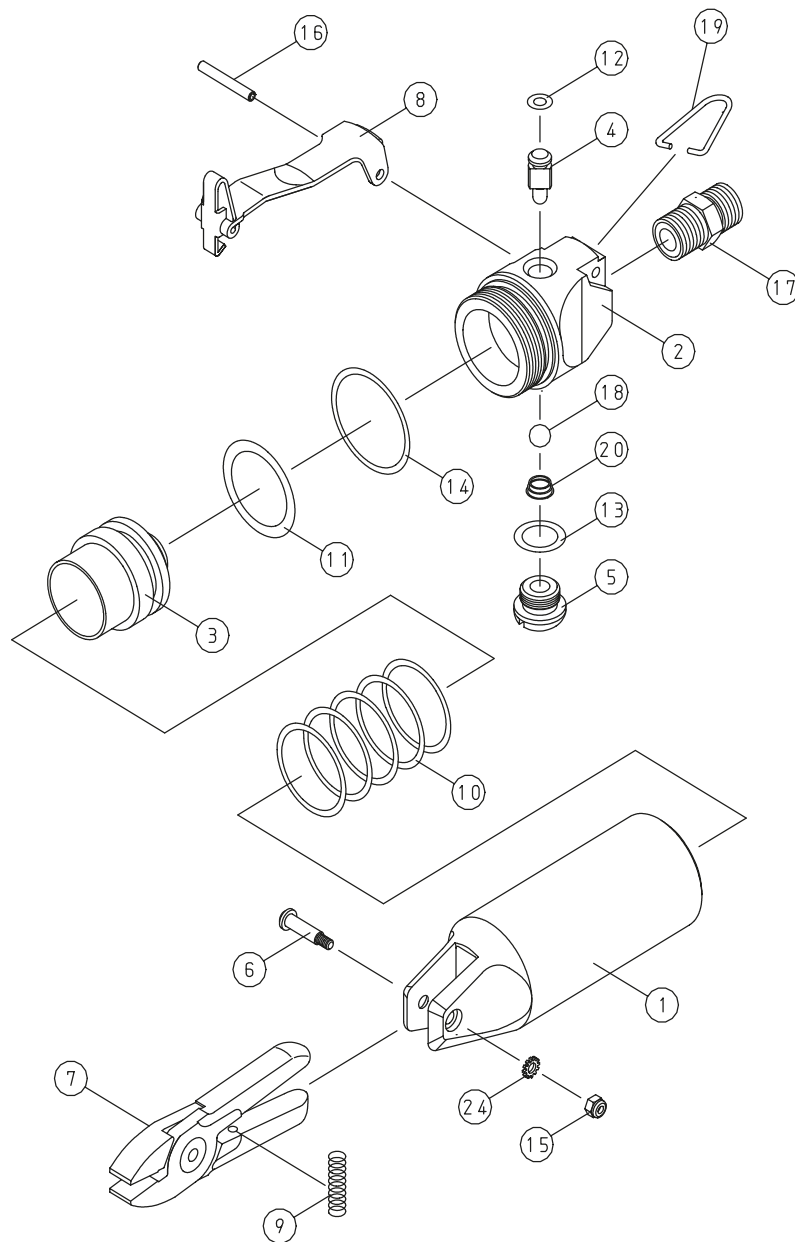

RRI-8002 POWER CUTTER

Edition 03

Index No	Part No.	Description	Q'ty
1	5800201	Body A	1
2	5800202	Body B	1
3	5800203	Piston	1
4	5800204	Valve pin	1
5	5800205	Screw	1
6	5800206	Screw pin (incl. nut & washer)	1
7			
8	5800208	Lever	1
9	5800209	Spring	1
10	5800210	Retention spring	1
11	5800211	O-ring	1

Index No	Part No.	Description	Q'ty
12	5800212	O-ring	1
13	5800213	O-ring	1
14	5800214	O-ring	1
15	5800215	Nut	1
16	5800216	Spring pin	1
17	5800217	Air nipple	1
18	5800218	Urethane ball	1
19	5800219	Hanger	1
20	5800220	Spring	1
24	5800224	Washer	1